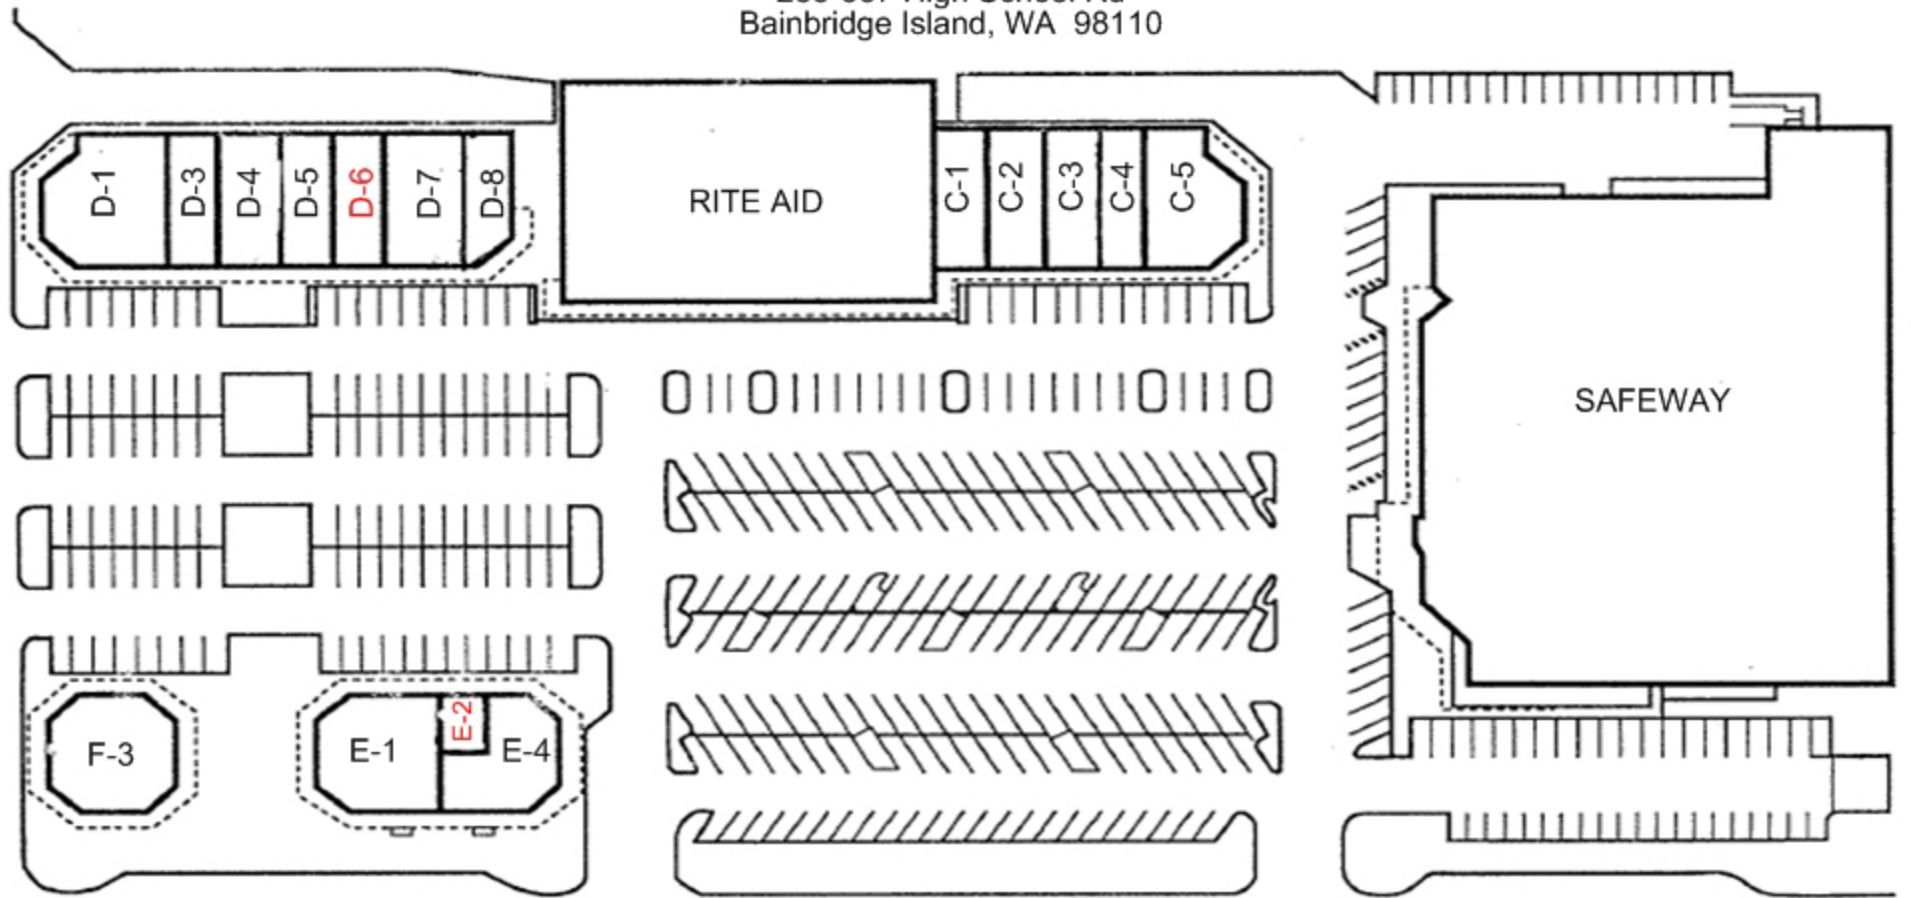

# ISLAND VILLAGE SHOPPING CENTER

253-337 High School Rd  
Bainbridge Island, WA 98110

High School Road NE

TENANT		TYPE OF STORE	SQ. FT.
ISLAND GRILL	D-1	RESTAURANT	2,992
UPS STORE	D-3	POSTAL SERVICES	1,273
IT'S CASUAL	D-4	RESTAURANT	1,608
BAGELS & BEANS	D-5	COFFEE AND GIFTS	1,441
CHANGING SEASONS	D-6	FLORAL AND DÉCOR	1,441
RADIO SHACK	D-7	ELECTRONICS	1,843
ISLAND SPORTS	D-8	APPAREL & EQUIPMENT	1,436
RITE AID		DRUG STORE	20,280
NW ANGLER	C-1	FLY FISHING SHOP	1,474
TECHNOLOGY SOLUTIONS	C-2	ELECTRONICS SERVICE & SALES	1,474
HALLMARK	C-3	CARDS & GIFTS	2,680
GREAT CLIPS	C-4	HAIR SALON	1,139
SOLE MATES	C-5	SHOE STORE	1,183
SAFEWAY		GROCERY	48,673
CRYSTAL CLEANERS	E-4	CLEANERS	2,201
C'EST LA VIE	E-2	CREPES CAFE	543
PIZZA FACTORY	E-1	PIZZA	2,744
COLDWELL BANKER	F-3	REALTY	2,734