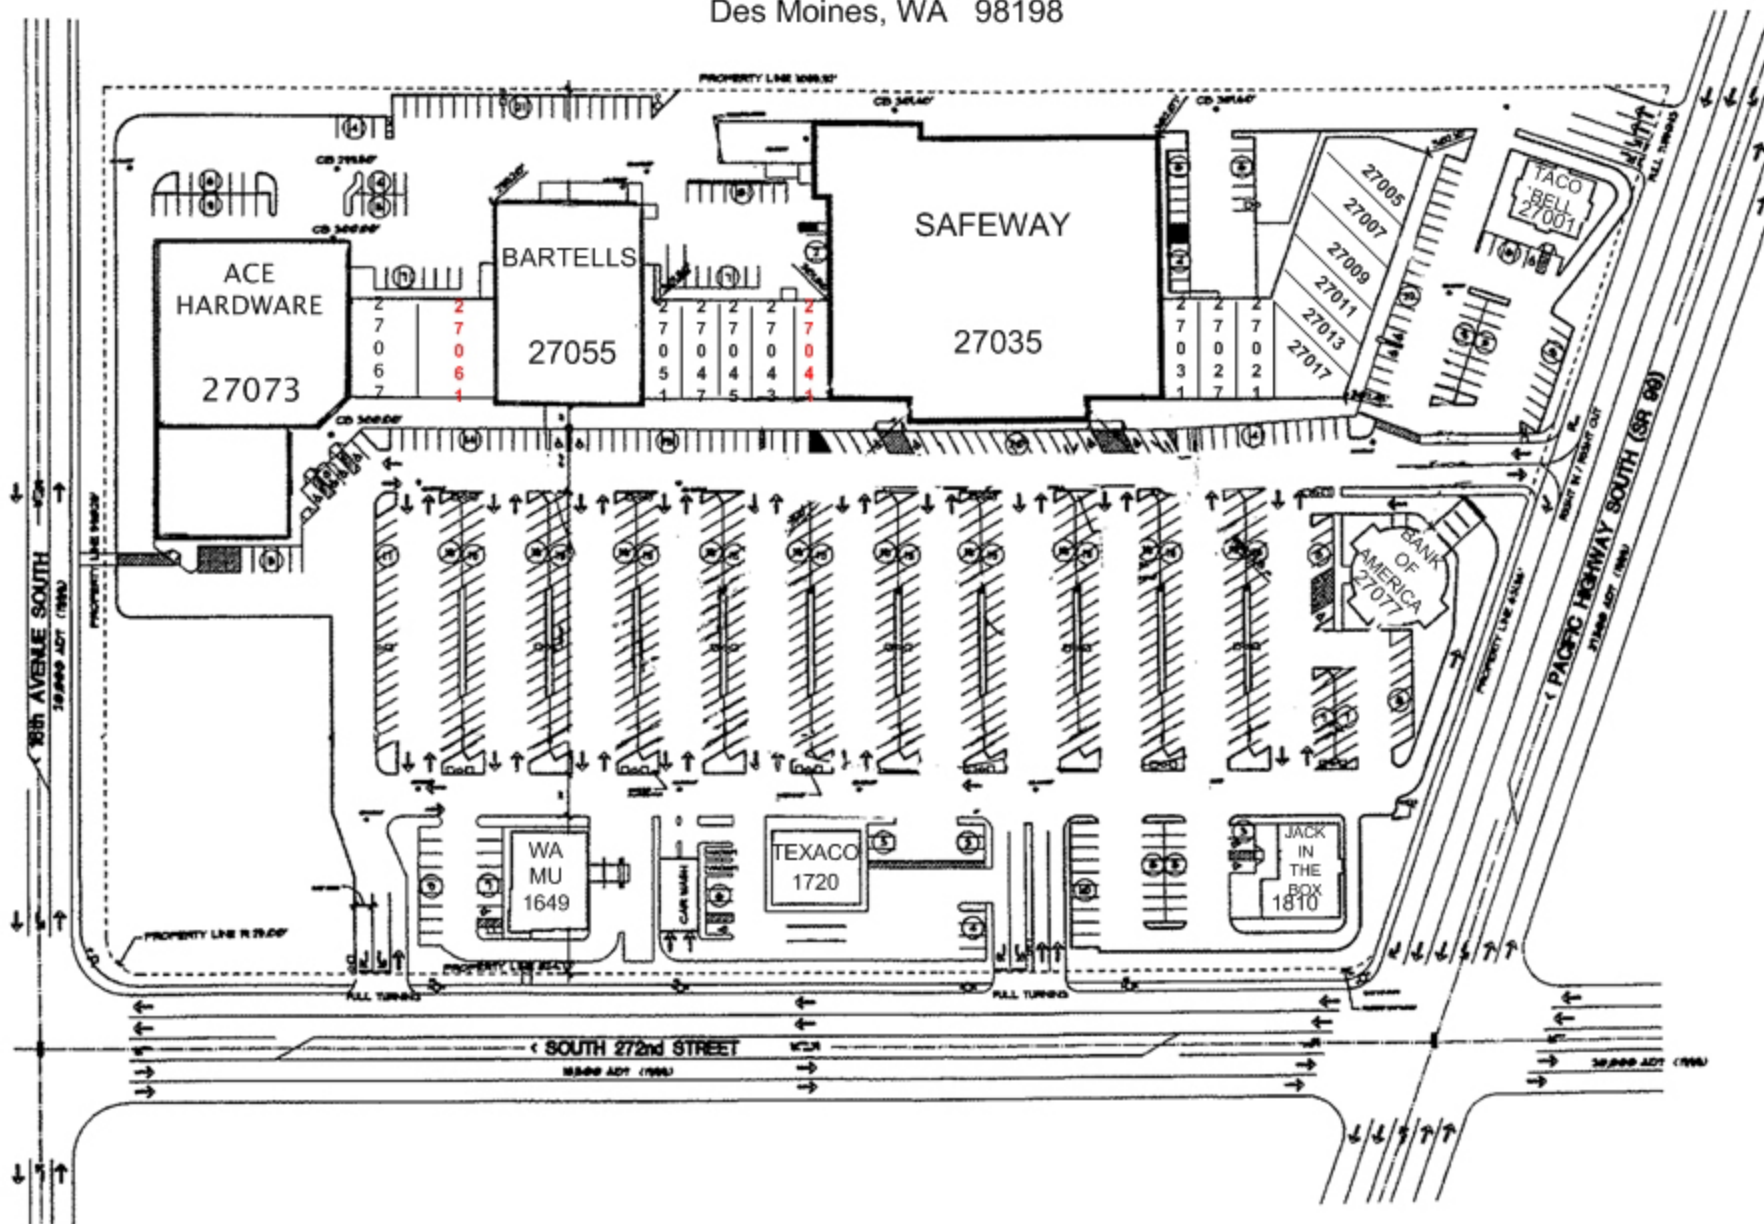

REDONDO SQUARE

27005-27073 Pacific Hwy South
Des Moines, WA 98198

TENANT	SUITE	STORE TYPE	SQ FT	TENANT	SUITE	STORE TYPE	SQ FT	TENANT	SUITE	STORE TYPE	SQ FT
Texaco	1720	Service Station	3,035	UPS Store	27013	Postal Store	1,400	H&R Block	27045	Tax Accounting	1,400
Jack in the Box	1810	Restaurant	3,100	Redondo Grill	27017	Restaurant	3,715	Great Clips	27047	Hair Salon	1,050
Washington Mutual	1649	Bank	3,500	Rent-a-Center	27021	Furniture Rental	4,450	Hair Plus Beauty Supply	27051	Beauty Products	3,150
Taco Bell	27001	Restaurant	2,240	Starbuck's	27027	Coffee Shop	1,050	Bartells	27055	Drug Store	14,484
Physiotherapy Assoc	27005	Physical Therapy	2,570	Papa Murphy's	27031	Take Out Pizza	1,750	Available	27061		2,800
Red Nails	27007	Nail Salon	1,050	Safeway	27035	Grocery	47,628	WSLCB	27067	Liquor Store	4,200
Ace Cash Express	27009	Paycheck Loan Store	910	Available	27041		1,960	Ace Hardware	27073	Hardware	16,922
Manna Teriyaki	27011	Restaurant	840	State Farm	27043	Insurance	1,400	Bank of America	27077	Bank	4,000