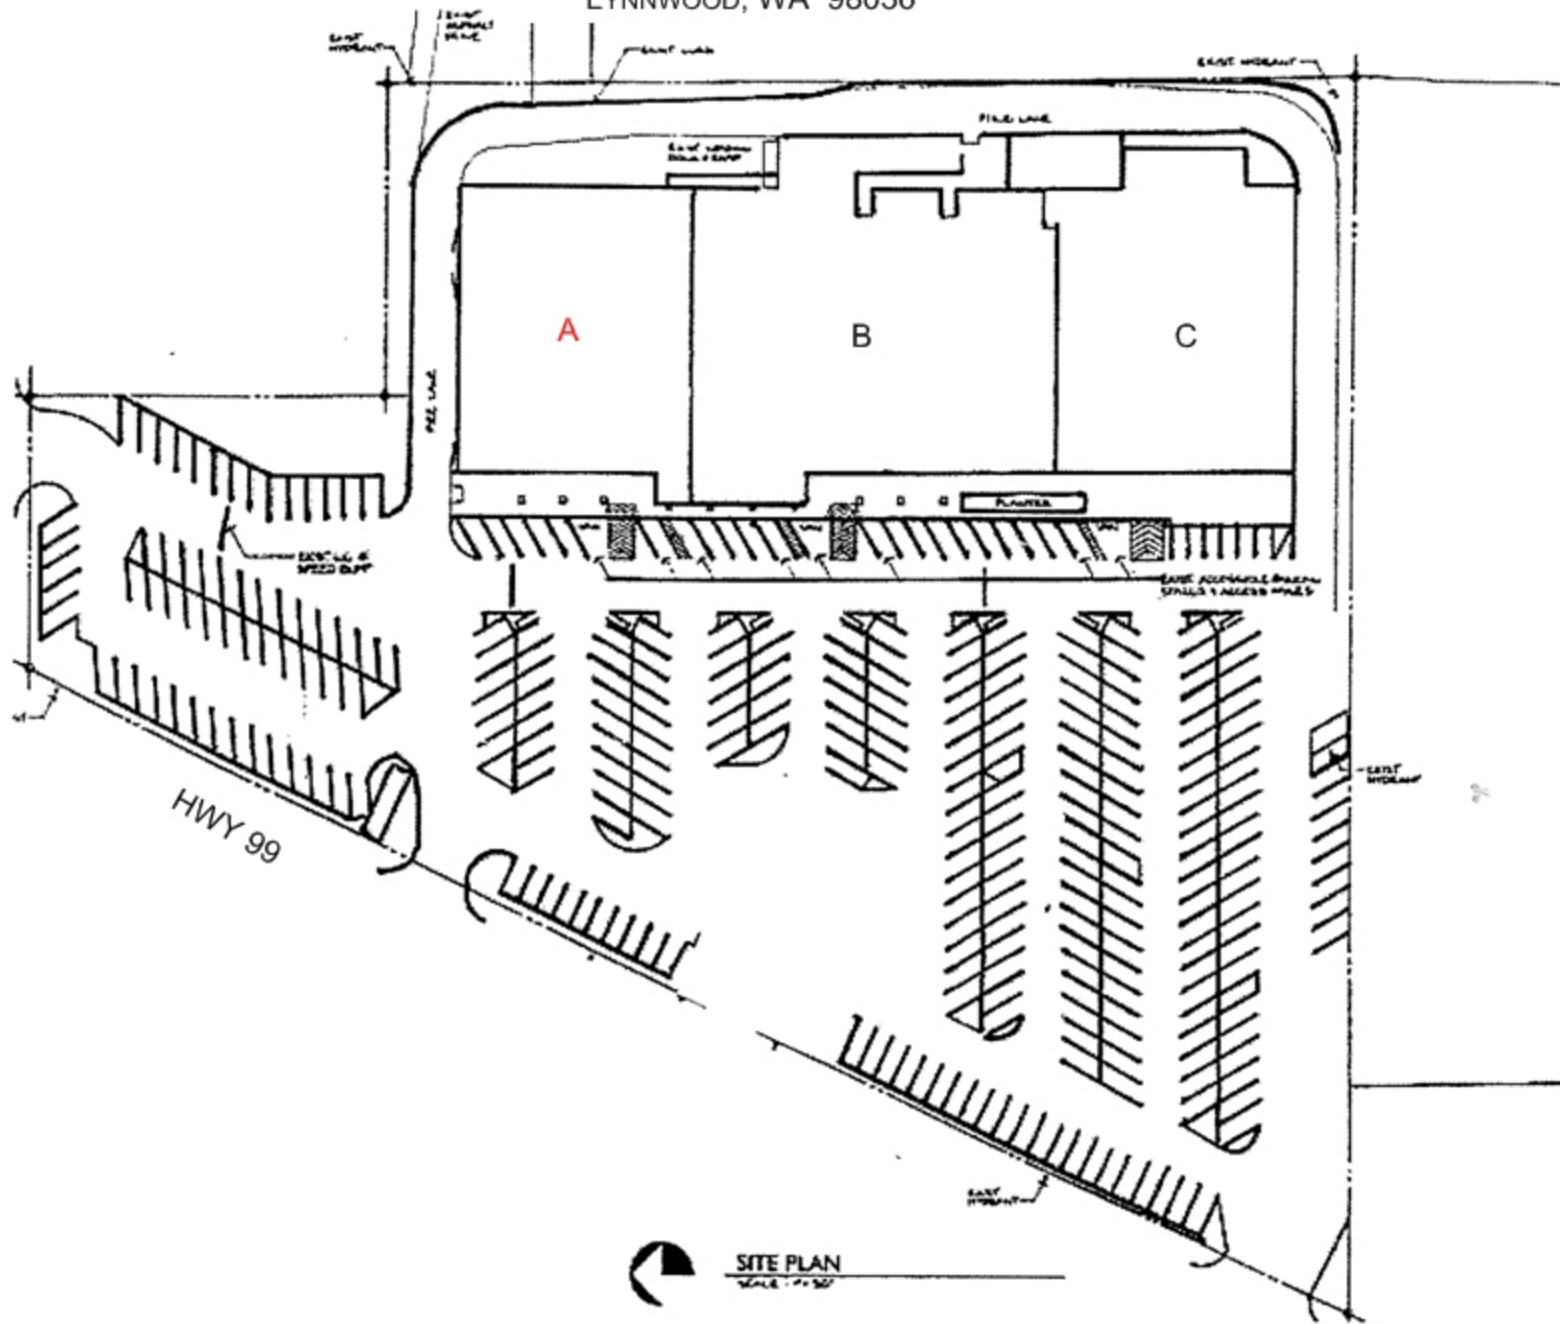

SEATTLE HEIGHTS CENTER

21301 HWY 99
LYNNWOOD, WA 98036

SITE PLAN
SCALE - 1/8" = 1'-0"

TENANT	SUITE	TYPE OF STORE	SQ. FT.
VACANT	A		15,005
PURE FITNESS	B	HEALTH CLUB	25,289
WAREHOUSE	C		15,768